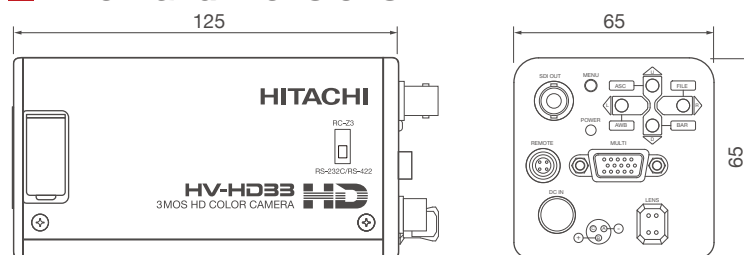

External dimensions

CAUTION : To ensure safe operation, please read the instruction manual before using this product.

These Specifications are subject to change without notice.

Hitachi Kokusai Electric Inc.

Head Office : 4-14-1, Sotokanda, Chiyoda-ku, Tokyo 101-8980, Japan
Phone : +81(0)3-6734-9432, Fax : +81(0)3-5209-5942
URL : <http://www.hitachi-kokusai.co.jp/>

Hitachi Kokusai Electric (Shanghai) Co., Ltd.

Beijing Branch : Room 1415, Beijing Fortune Building, 5 Dong San Huan Bei-Lu, Chao Yang District, Beijing
Phone : +86(0) 10-6590-8755/8756, Fax : +86(0) 10-6590-8757

Hitachi Kokusai Electric America, Ltd. URL : <http://hitachikokusai.us>

Headquarters and Northeast Office : 150 Crossways Park Drive, Woodbury, New York 11797, U.S.A.
Phone : (+1)516-921-7200, Fax : (+1)516-496-3718
West Office : 11258 Monarch Street Suite H Garden Grove, CA 92841, U.S.A.
Phone : (+1)714-895-6116, Fax : (+1)714-895-6252
Midwest Sales : Phone : (+1)330-334-4115, Fax : (+1)516-496-3718
Service : (+1)989-345-5379
South Sales : Phone : (+1)850-934-1234
Service : (+1)256-774-3777
Parts Center Latin Sales : Phone : (+1)516-682-4435, Fax : (+1)516-921-0993
Phone : (+1)516-682-4420, Fax : (+1)516-496-3718

Hitachi Kokusai Electric Canada, Ltd.

Head Office : 1 Select Avenue Unit#12 Scarborough, Ontario M1V5J3, Canada
Phone : (+1)416-299-5900, Fax : (+1)416-299-0450
Eastern Office : 5795 Chemin St. Francois St. Laurent, Quebec H4S 1B6, Canada
Phone : (+1)514-332-6687, Fax : (+1)514-335-1664

Hitachi Kokusai Electric Europe GmbH URL : <http://www.hitachi-keu.com>

Sales and Engineering Frankfurt office : Siemensstr. 9, D-63263 Neu-Isenburg, Germany
+49(0) 6102-8332-0, Fax : +49(0) 6102-202616

London office : Windsor House, Queensgate, Britannia Road, Waltham Cross, Hertfordshire EN8 7NX, United Kingdom
Phone : +44(0) 845-121-2177, Fax : +44(0) 845-121-2180
General email address : webmaster@hitachi-keu.com

Hitachi Kokusai Linear Equipamentos Eletrônicos S/A URL : <http://www.linear.com.br>

Head Office : Praca Linear, 100, Centro - 37540-000, Santa Rita do Sapucaí, MG - Brazil
Phone : (+55 35) 3473-3473, Fax : (+55 35) 3473-3474

Sales office : Av Paulista, 1159 - 3º andar - Ed Barão do Sero Azul Jardim Paulista - 01311-200, São Paulo, SP - Brazil
Phone : (+55 11) 3541-3244, Fax : (+55 11) 3541-2425

Sales office : Rua dos Timbiras, 1940, Rooms 608/609 Lourdes - 30140-061 - Belo Horizonte, MG - Brazil
Phone : (+55 35) 3473-3473, Fax : (+55 35) 3473-3474